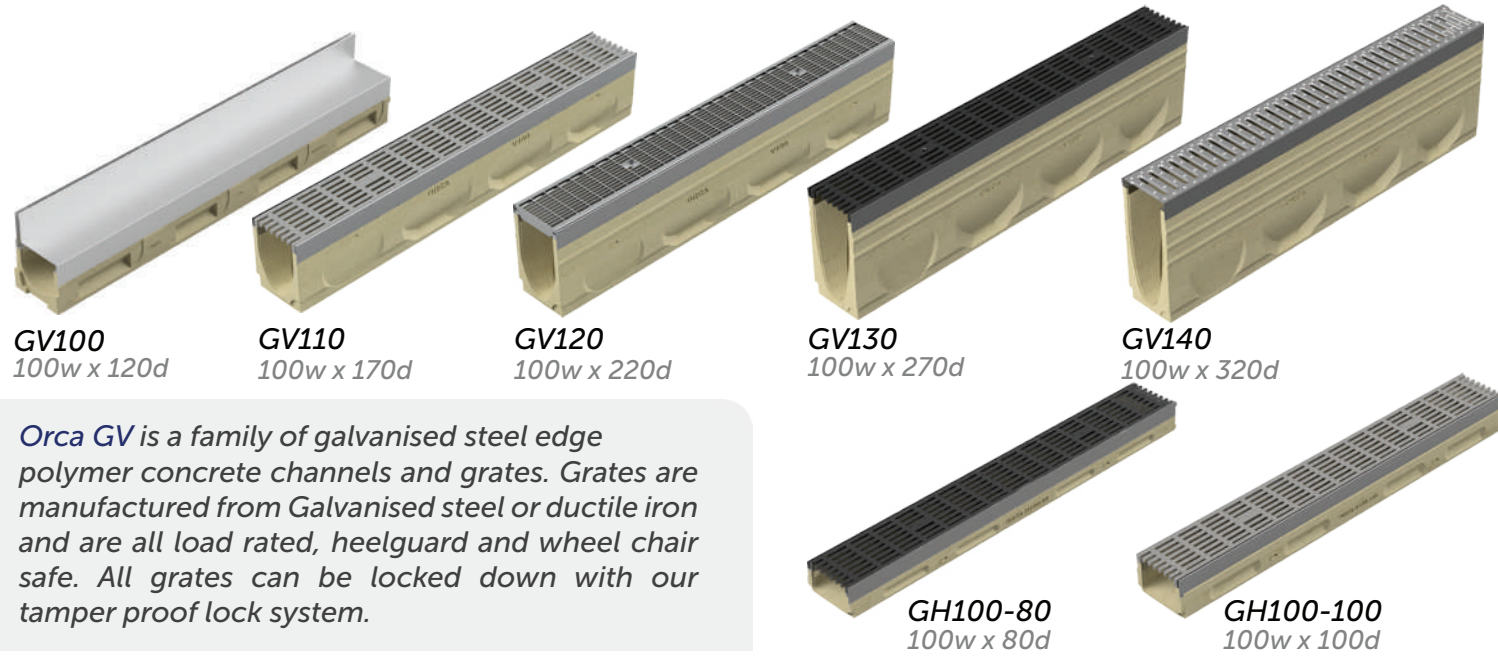

Multipurpose Gal

100 clear opening

200 clear opening

300 clear opening

Load guide

GV100 100w x 120d
GV110 100w x 170d
GV120 100w x 220d
GV130 100w x 270d
GV140 100w x 320d
GH100-80 100w x 80d
GH100-100 100w x 100d

Orca GV is a family of galvanised steel edge polymer concrete channels and grates. Grates are manufactured from Galvanised steel or ductile iron and are all load rated, heelguard and wheel chair safe. All grates can be locked down with our tamper proof lock system.

200 clear opening

300 clear opening

Load guide

SV100 100w x 120d
SV110 100w x 170d
SV120 100w x 220d
SV130 100w x 270d
SV140 100w x 320d
SH100-80 100w x 80d
SH100-100 100w x 100d

Orca SV is a family of stainless steel edge polymer concrete channels and grates. Grates are manufactured from Stainless Steel Grade 304 or 316 and are all load rated, heelguard and wheel chair safe. Our stainless steel griptech grates are the safest architectural grates in the industry.

200 clear opening

300 clear opening

Load guide

Orca CV is a family of Cast iron edge polymer concrete channels and grates. Industrial Class E and G Grates are manufactured from Ductile Iron and are all load rated, heelguard and wheel chair safe. CV channels are the ultimate tough channel system with anti shunt grates held captive in the innovative edge rail system and secured with SS316 M10 bolts.