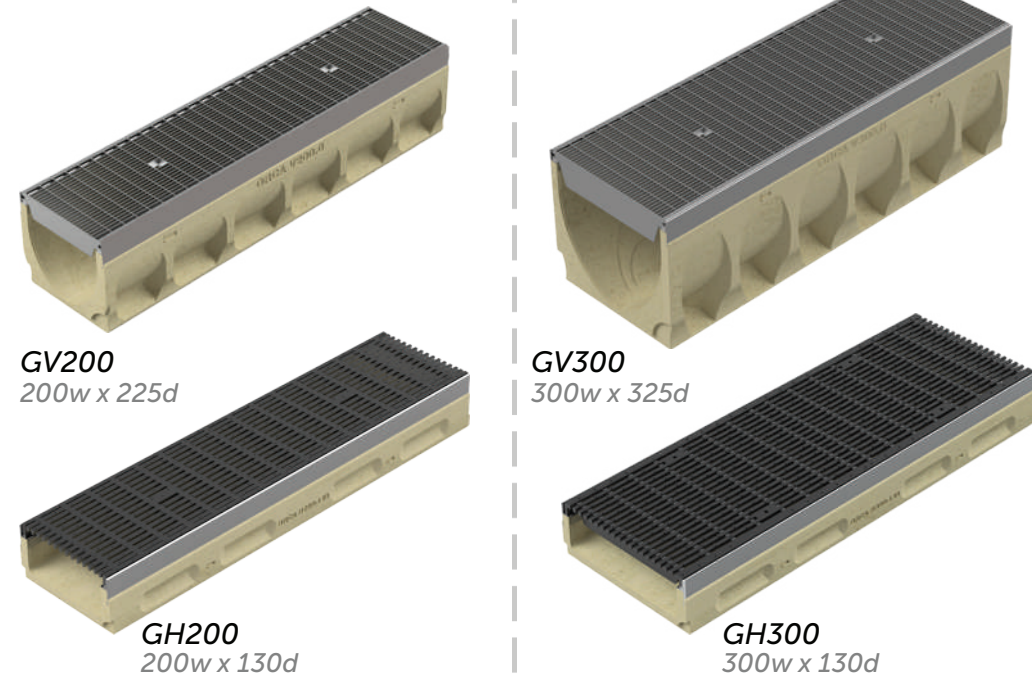

Multipurpose Gal

100 clear opening

200 clear opening

300 clear opening

Load guide

GV100 100w x 120d
GV110 100w x 170d
GV120 100w x 220d
GV130 100w x 270d
GV140 100w x 320d
GH100-80 100w x 80d
GH100-100 100w x 100d

Orca GV is a family of galvanised steel edge polymer concrete channels and grates. Grates are manufactured from Galvanised steel or ductile iron and are all load rated, heelguard and wheel chair safe. All grates can be locked down with our tamper proof lock system.

200 clear opening

300 clear opening

Load guide

SV100 100w x 120d
SV110 100w x 170d
SV120 100w x 220d
SV130 100w x 270d
SV140 100w x 320d
SH100-80 100w x 80d
SH100-100 100w x 100d

Orca SV is a family of stainless steel edge polymer concrete channels and grates. Grates are manufactured from Stainless Steel Grade 304 or 316 and are all load rated, heelguard and wheel chair safe. Our stainless steel griptech grates are the safest architectural grates in the industry.

200 clear opening

300 clear opening

Load guide

Orca CV is a family of Cast iron edge polymer concrete channels and grates. Industrial Class E and G Grates are manufactured from Ductile Iron and are all load rated, heelguard and wheel chair safe. CV channels are the ultimate tough channel system with anti shunt grates held captive in the innovative edge rail system and secured with SS316 M10 bolts.