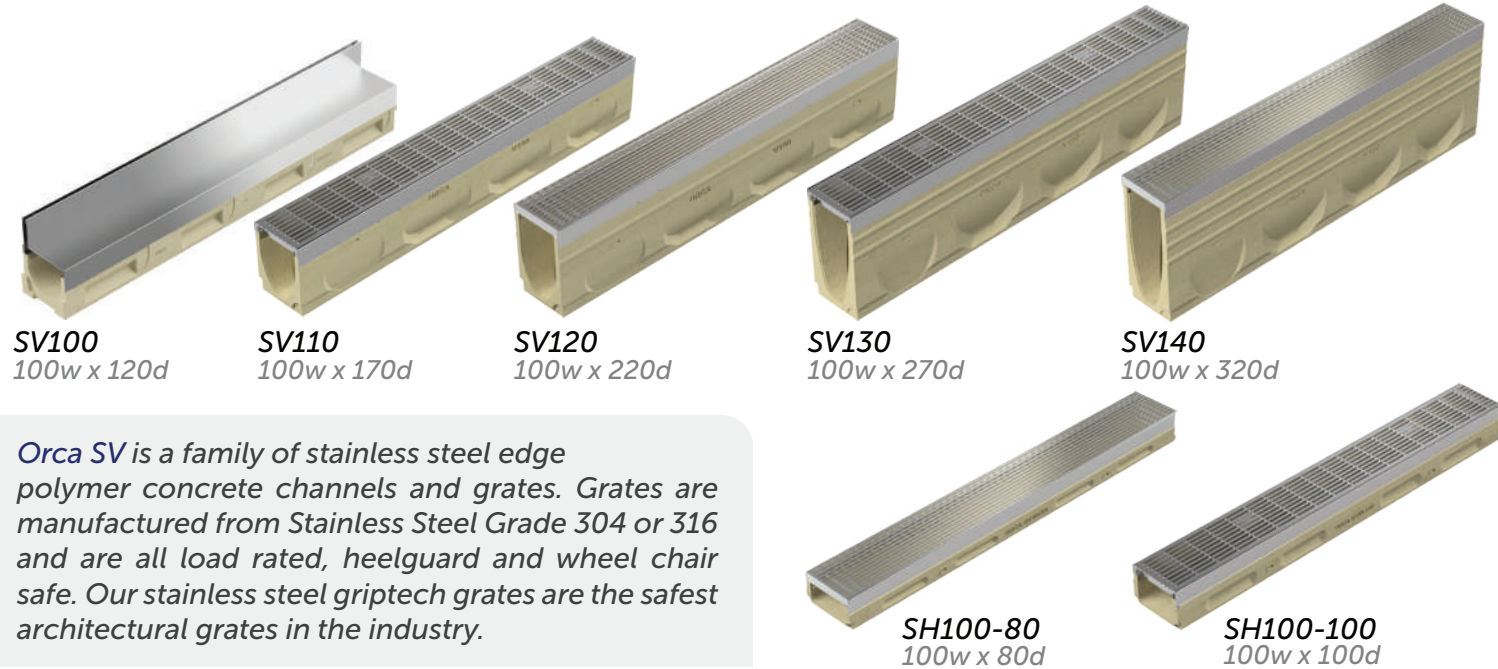

Orca GV is a family of galvanised steel edge polymer concrete channels and grates. Grates are manufactured from Galvanised steel or ductile iron and are all load rated, heelguard and wheel chair safe. All grates can be locked down with our tamper proof lock system.

GV200 200w x 225d
GV300 300w x 325d
GH200 200w x 130d
GH300 300w x 130d

- Class A Extra Light
- Class B Light
- Class C Medium
- Class D Heavy

Contact us for all grate options.

Architectural Stainless

100 clear opening

200 clear opening

300 clear opening

Load guide

SV100 100w x 120d
SV110 100w x 170d
SV120 100w x 220d
SV130 100w x 270d
SV140 100w x 320d
SH100-80 100w x 80d
SH100-100 100w x 100d

Orca SV is a family of stainless steel edge polymer concrete channels and grates. Grates are manufactured from Stainless Steel Grade 304 or 316 and are all load rated, heelguard and wheel chair safe. Our stainless steel griptech grates are the safest architectural grates in the industry.

200 clear opening

300 clear opening

Load guide

Orca CV is a family of Cast iron edge polymer concrete channels and grates. Industrial Class E and G Grates are manufactured from Ductile Iron and are all load rated, heelguard and wheel chair safe. CV channels are the ultimate tough channel system with anti shunt grates held captive in the innovative edge rail system and secured with SS316 M10 bolts.