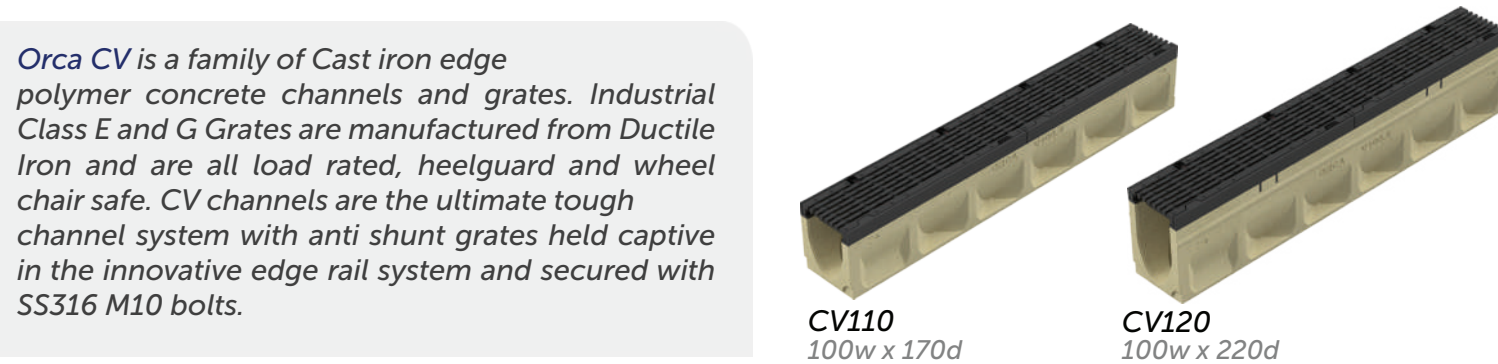

Orca GV is a family of galvanised steel edge polymer concrete channels and grates. Grates are manufactured from Galvanised steel or ductile iron and are all load rated, heelguard and wheel chair safe. All grates can be locked down with our tamper proof lock system.

200 clear opening

300 clear opening

Load guide

SV100 100w x 120d
SV110 100w x 170d
SV120 100w x 220d
SV130 100w x 270d
SV140 100w x 320d
SH100-80 100w x 80d
SH100-100 100w x 100d

Orca SV is a family of stainless steel edge polymer concrete channels and grates. Grates are manufactured from Stainless Steel Grade 304 or 316 and are all load rated, heelguard and wheel chair safe. Our stainless steel griptech grates are the safest architectural grates in the industry.

200 clear opening

300 clear opening

Load guide

Orca CV is a family of Cast iron edge polymer concrete channels and grates. Industrial Class E and G Grates are manufactured from Ductile Iron and are all load rated, heelguard and wheel chair safe. CV channels are the ultimate tough channel system with anti shunt grates held captive in the innovative edge rail system and secured with SS316 M10 bolts.