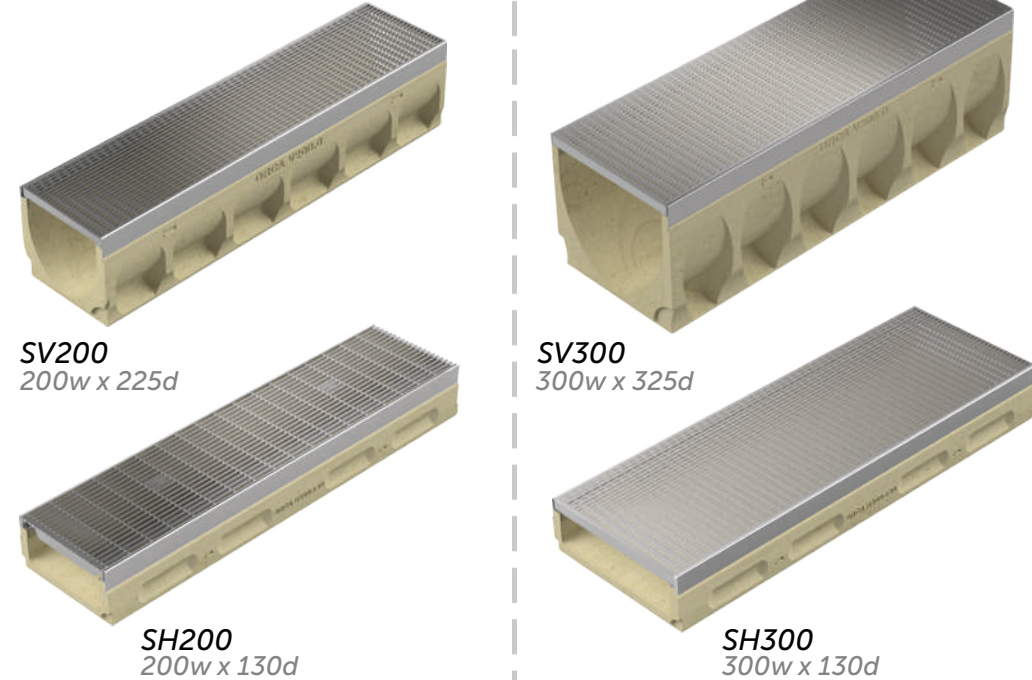

Orca GV is a family of galvanised steel edge polymer concrete channels and grates. Grates are manufactured from Galvanised steel or ductile iron and are all load rated, heelguard and wheel chair safe. All grates can be locked down with our tamper proof lock system.

200 clear opening

300 clear opening

Load guide

SV100 100w x 120d
SV110 100w x 170d
SV120 100w x 220d
SV130 100w x 270d
SV140 100w x 320d
SH100-80 100w x 80d
SH100-100 100w x 100d

Orca SV is a family of stainless steel edge polymer concrete channels and grates. Grates are manufactured from Stainless Steel Grade 304 or 316 and are all load rated, heelguard and wheel chair safe. Our stainless steel griptech grates are the safest architectural grates in the industry.

SV200 200w x 225d
SV300 300w x 325d
SH200 200w x 130d
SH300 300w x 130d

- Class A Extra Light
- Class B Light
- Class C Medium
- Class D Heavy

Contact us for all grate options.

Industrial Cast Iron

100 clear opening

200 clear opening

300 clear opening

Load guide

Orca CV is a family of Cast iron edge polymer concrete channels and grates. Industrial Class E and G Grates are manufactured from Ductile Iron and are all load rated, heelguard and wheel chair safe. CV channels are the ultimate tough channel system with anti shunt grates held captive in the innovative edge rail system and secured with SS316 M10 bolts.