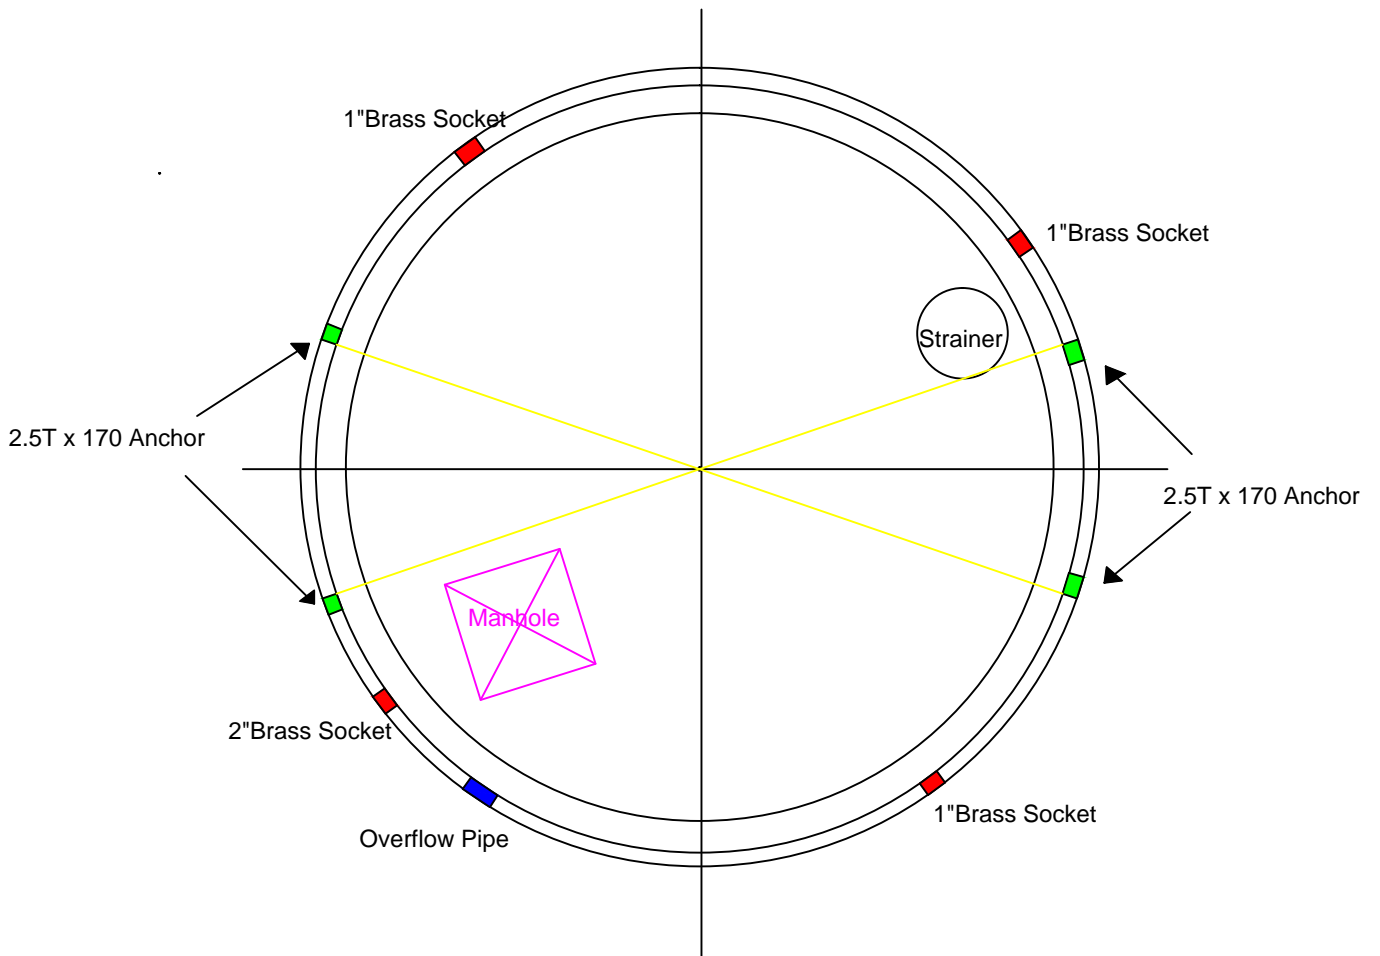

Note: 1" Brass socket for outlet 3,6,9

Standard Water Tank, Invermay