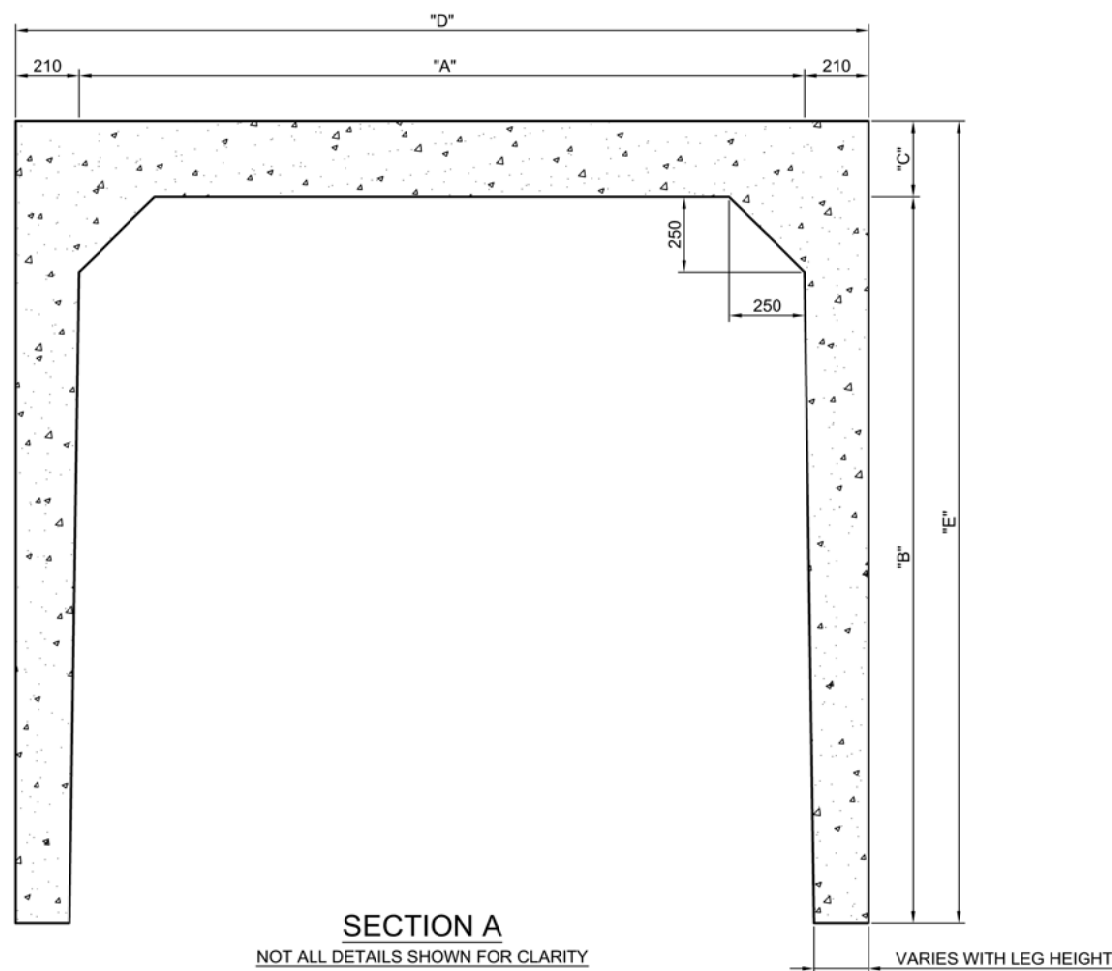

**PLAN VIEW**  
NOT ALL DETAILS SHOWN FOR CLARITY

**SECTION A**  
NOT ALL DETAILS SHOWN FOR CLARITY

BOX CULVERT DIMENSIONS MAY VARY SLIGHTLY WITHIN THE TOLERANCES OF AS1597.2-2013 SECTION 2.10

BOX CULVERTS WITH LEG LENGTHS GREATER THAN 3000mm WILL BE TRANSPORTED HORIZONTAL & WILL REQUIRE ROTATION ONSITE, A DETAILED LIFTING DESIGN WILL BE PROVIDED