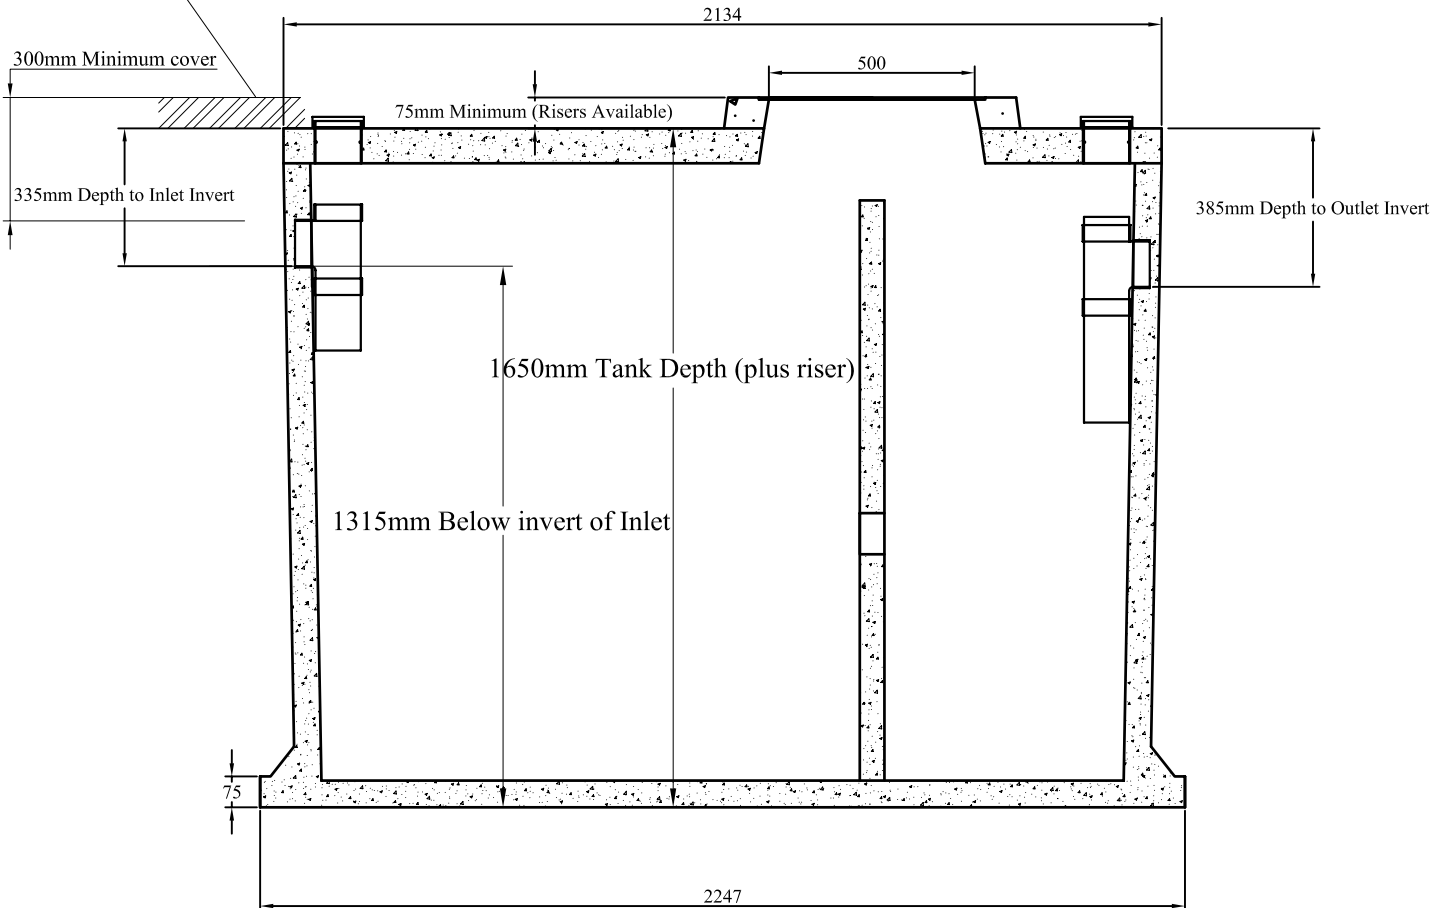

# 3,500 Litre Septic Tank

75mm Soil or Bark over tank (minimum).

Please refer to installation guide for information regarding the placement and installation of this tank