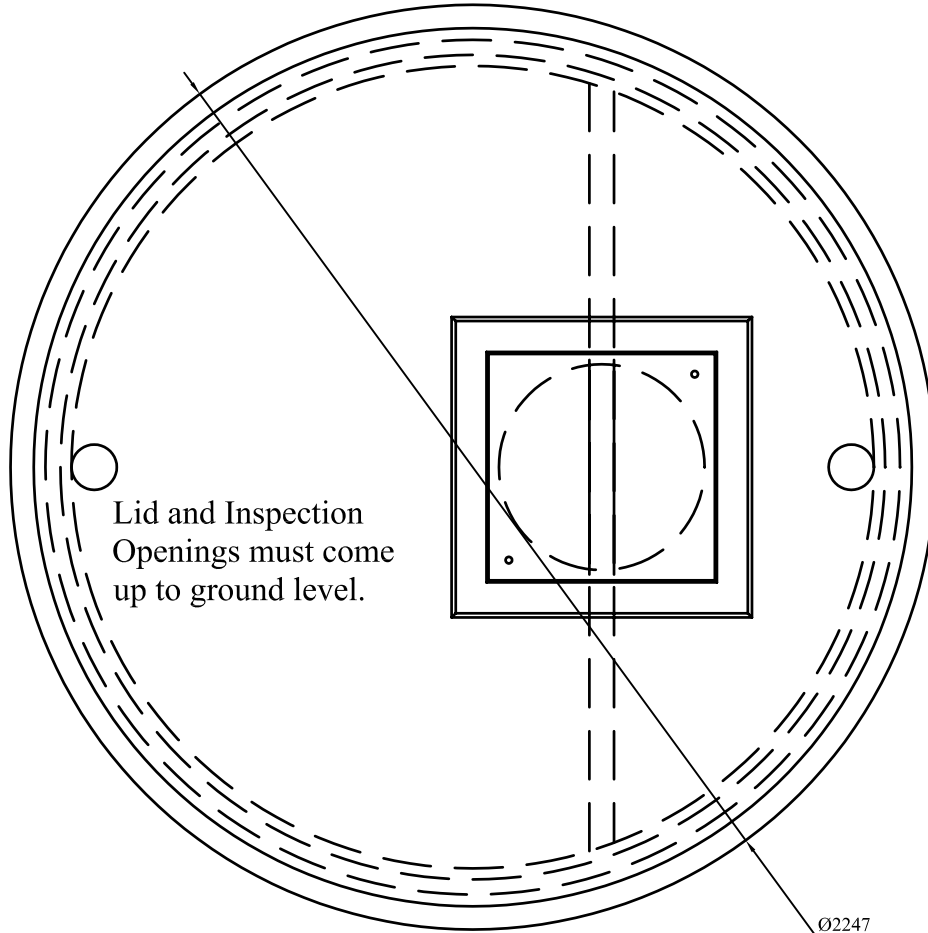

# 3,500 Litre Septic Tank

75mm Soil or Bark over tank (minimum).

Please refer to installation guide for information regarding the placement and installation of this tank